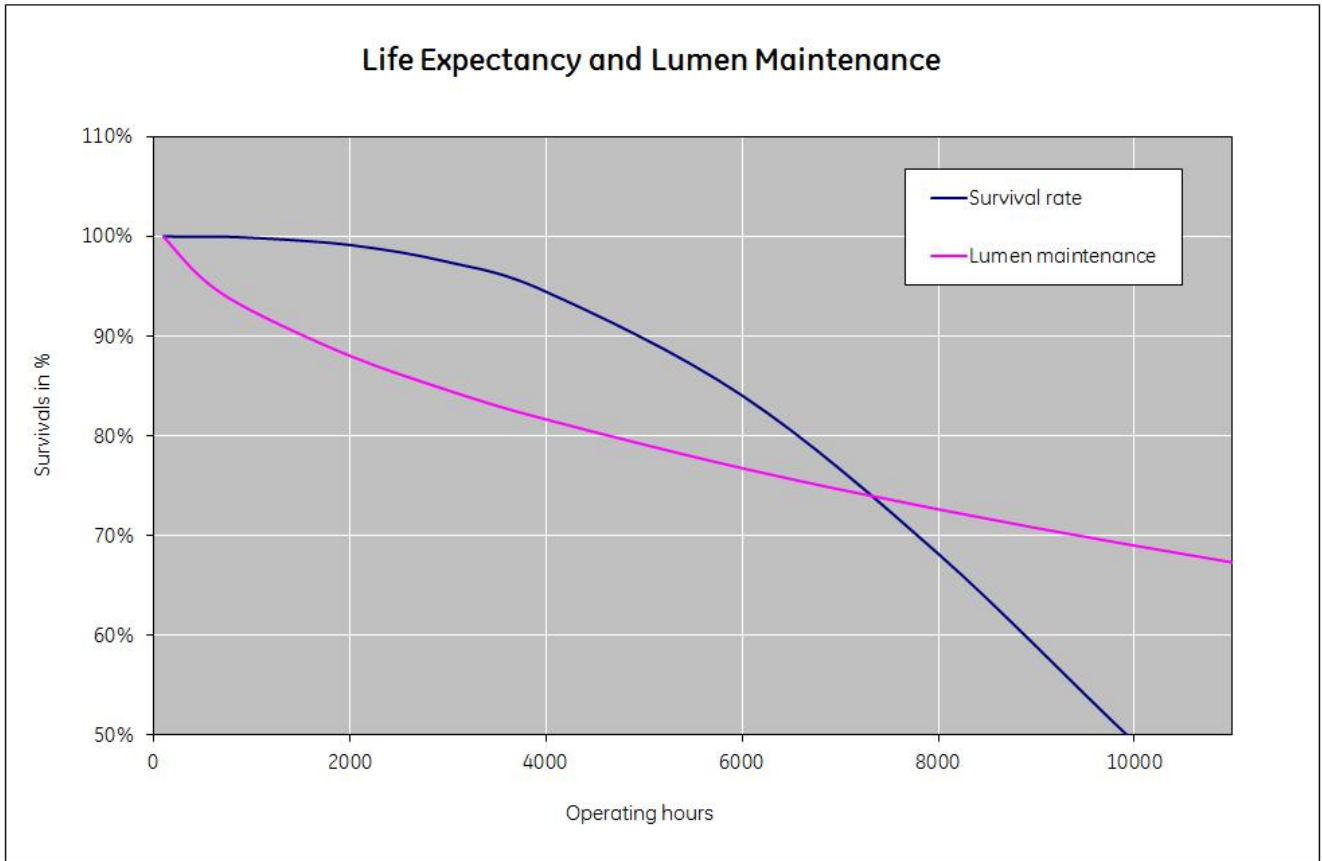

Electrical data

Lamp Current [A]	70
Operating Temperature (MAX) [°C]	50
Starting ambient temperature range	-20
Startup time [sec]	0.2
Dimming Capability	No
Nominal power [W]	9
Nominal lamp voltage [V]	230

Logistic data

DUN Code	10043168773680
EAN Code	0043168773683
Pack Quantity	6
Inner pack type	TRAY
Outer pack type	OUTER BOX
Layer quantity	174 EUR, 216 UK
Layer quantity EUR	174
Layer quantity UK	216
Pallet quantity EUR (PC)	1218
Pallet quantity UK (PC)	1512
Outer case size	146 x 213 x 144 (mm)
Product status	Phased-out

Survival data